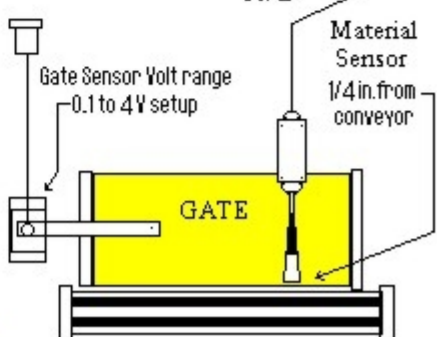

DICKEY-john Control Point main harness 46649-0485s1

C.I.E. CHAMPION INDUSTRIAL EQUIPMENT

2855 Marleau Avenue, Suite A, Cornwall, Ontario K6H 7B6
Tel: 613 938-2900 Fax: 613 938-8219 1-800-267-9203
www.cie-cie.com