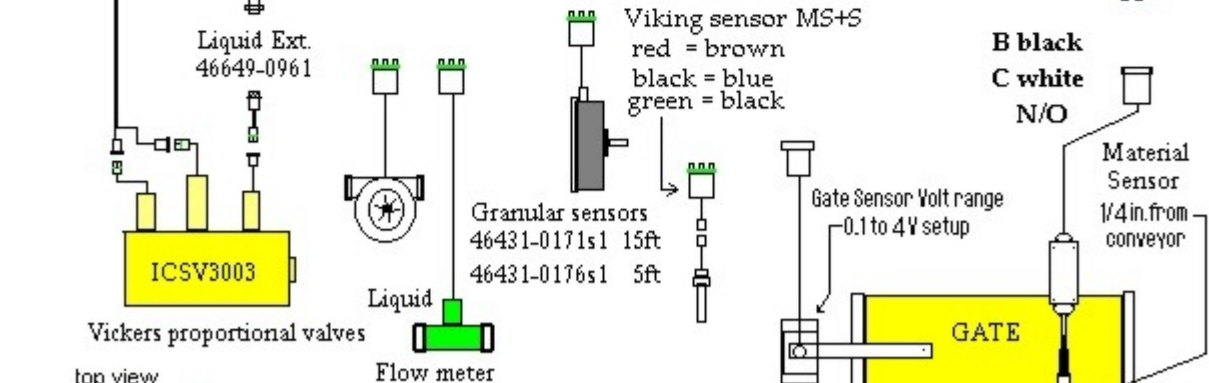

DICKEY-john Control Point main harness 46649-0485s1

C.I.E. CHAMPION INDUSTRIAL EQUIPMENT

2855 Marleau Avenue, Suite A, Cornwall, Ontario K6H 7B6
Tel: 613 938-2900 Fax: 613 938-8219 1-800-267-9203
www.cie-cie.com