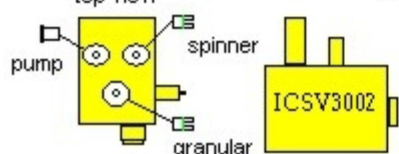

DICKEY-john Control Point main harness 46649-0485s1

C.I.E. CHAMPION INDUSTRIAL EQUIPMENT

2855 Marleau Avenue, Suite A, Cornwall, Ontario K6H 7B6
Tel: 613 938-2900 Fax: 613 938-8219 1-800-267-9203
www.cie-cie.com