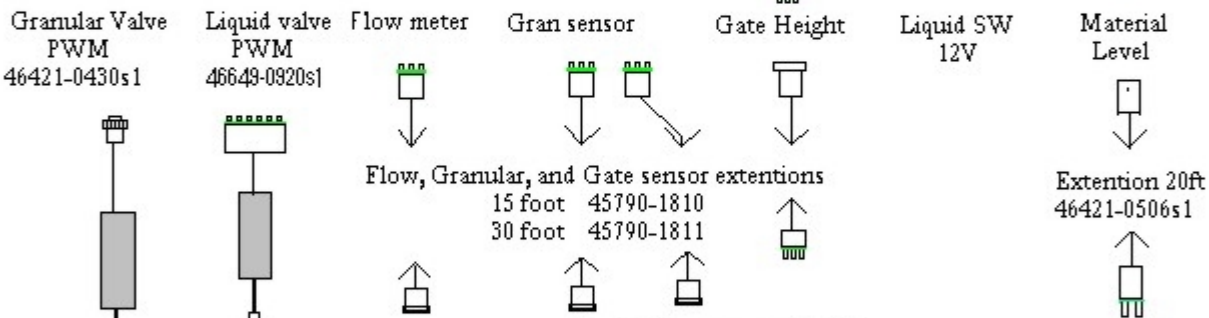

DICKEY-john Control Point main harness 46649-0485s1

C.I.E. CHAMPION INDUSTRIAL EQUIPMENT

2855 Marleau Avenue, Suite A, Cornwall, Ontario K6H 7B6
Tel: 613 938-2900 Fax: 613 938-8219 1-800-267-9203
www.cie-cie.com