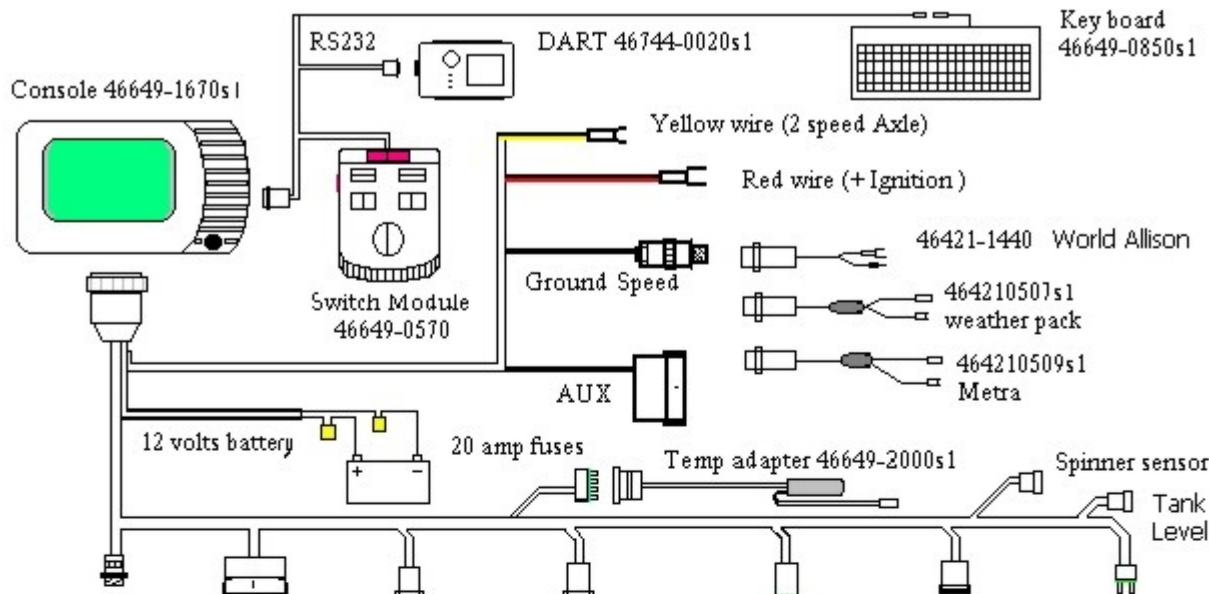

DICKEY-john Control Point main harness 46649-0485s1

C.I.E. CHAMPION INDUSTRIAL EQUIPMENT

2855 Marleau Avenue, Suite A, Cornwall, Ontario K6H 7B6
Tel: 613 938-2900 Fax: 613 938-8219 1-800-267-9203
www.cie-cie.com