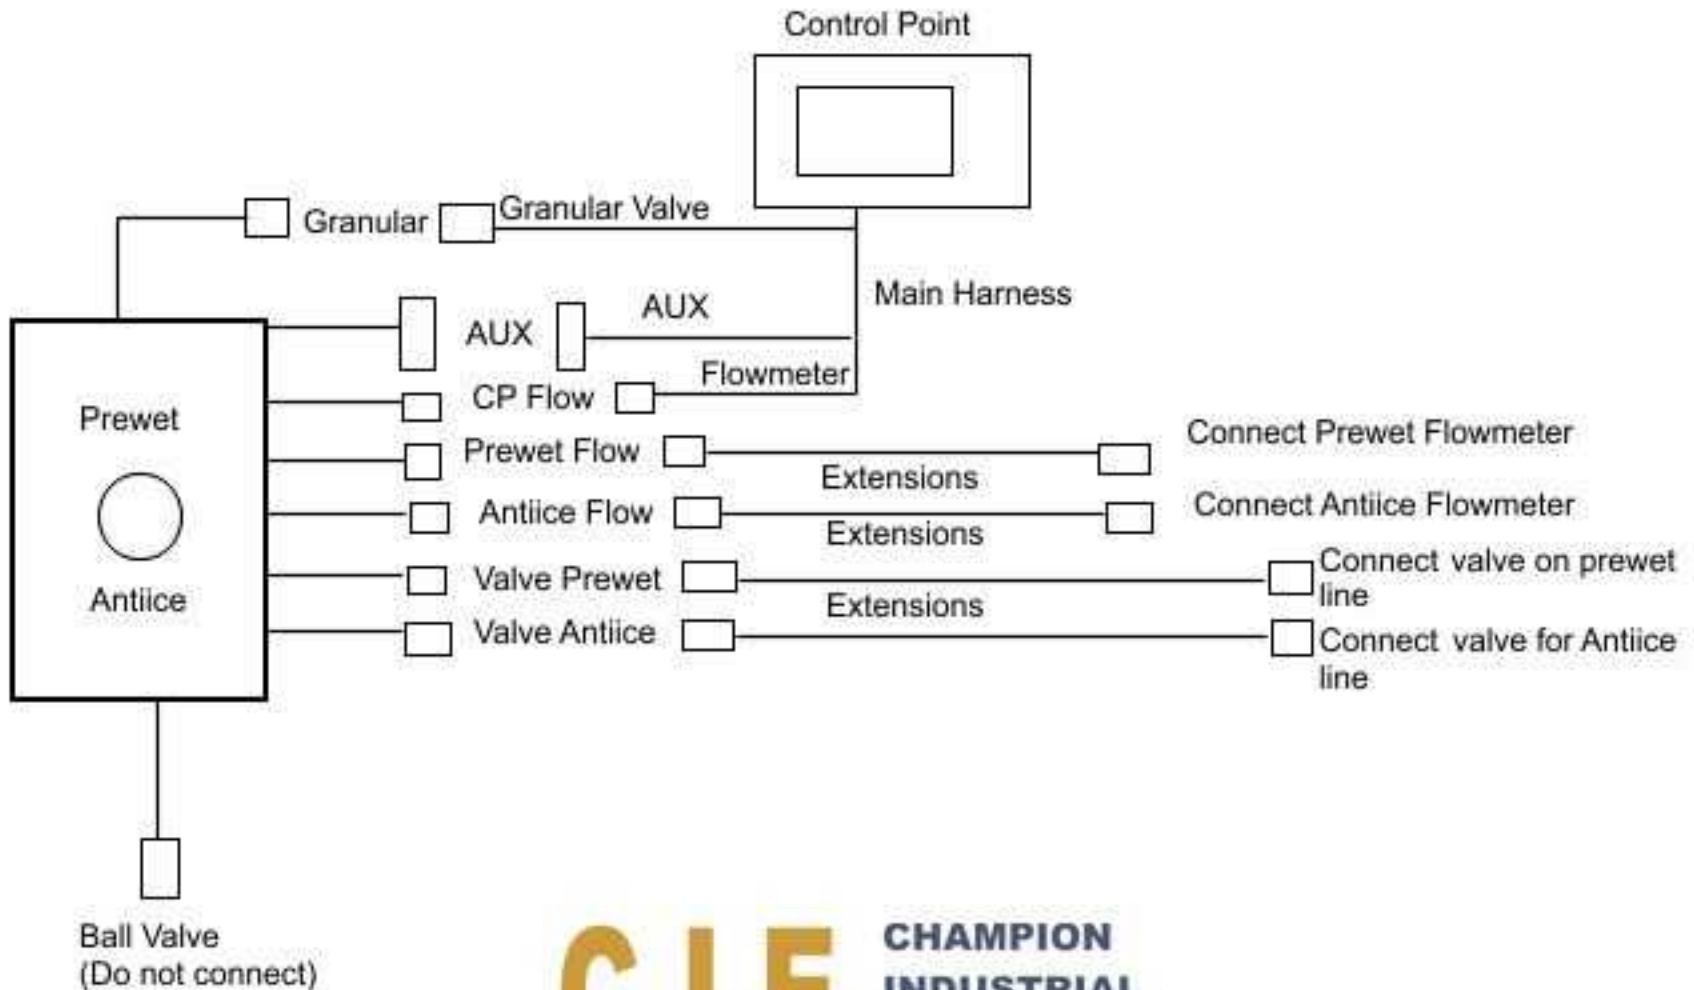

Prewet/Antice Switch Wiring

C.I.E. CHAMPION
INDUSTRIAL
EQUIPMENT

2855 Marleau Avenue, Suite A, Cornwall, Ontario K6H 7B6
Tel: 613 938-2900 Fax: 613 938-8219
www.cie-eic.com